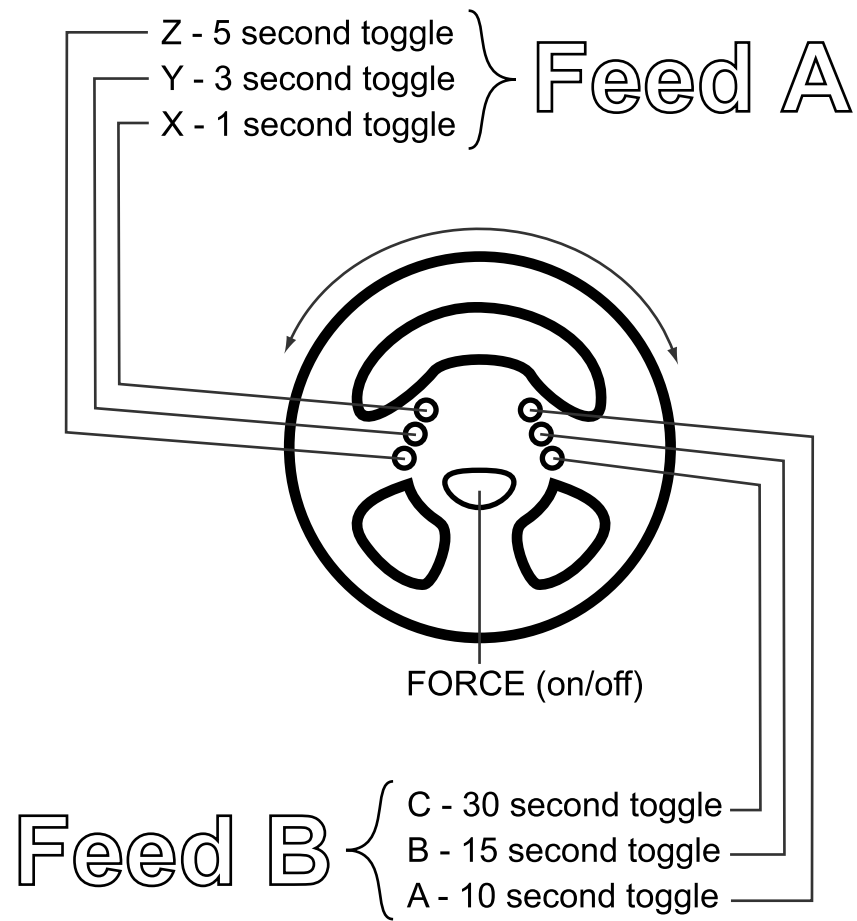

PLEASE NOTE: The information in this manual was correct at the time of going to print, but some minor changes may have been made in the system's development.

ABOUT THIS COLLECTION

Volume 1: Aggravision culls the majority of its content from a video database collection harvested from worldwide peer-to-peer filesharing networks, where the most salient and sensational clips inevitably rise to the top of the download queue. Selected excerpts from regional media broadcasts are also included in an attempt to ground the collection in the American domestic entertainment vernacular.

Through Channel Zero's joystick, steering wheel, and pedal interface, the participant is invited to mix, explore, and sometimes avoid material that ranges from the simply inane to the nauseatingly macabre. No matter what the individual subject or effect, the images in the collection ultimately blend to represent a small cross section of the tastes, trends, and fixations that drive these unregulated and decentralized media networks, juxtaposed against the aforementioned vernacular.

1. Wheel

Use the Wheel to steer between Audiovisual Feed A and Audiovisual Feed B, or mix between the two. The Feeds are separated into three content bins each, organized by duration. Use the buttons as illustrated to navigate between bins and to toggle through content. To turn force feedback on or off, hit the FORCE button.