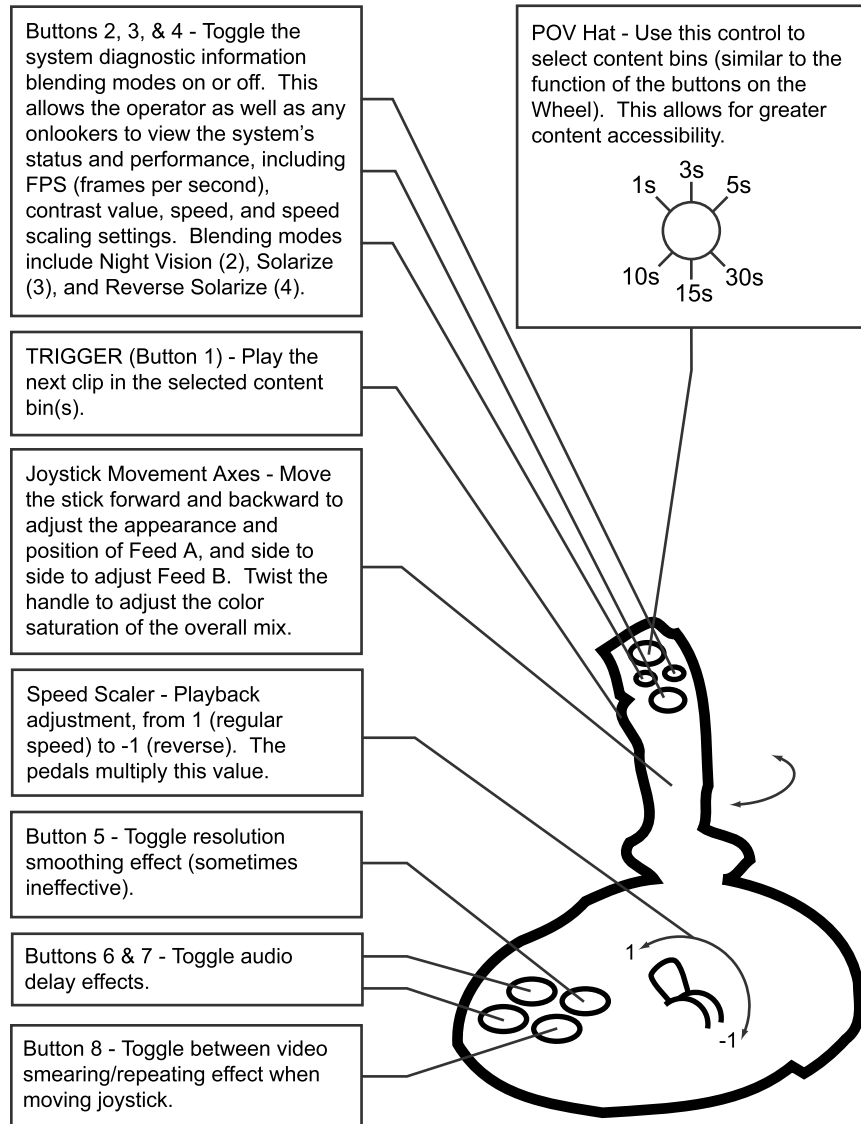

1. Wheel

Use the Wheel to steer between Audiovisual Feed A and Audiovisual Feed B, or mix between the two. The Feeds are separated into three content bins each, organized by duration. Use the buttons as illustrated to navigate between bins and to toggle through content. To turn force feedback on or off, hit the FORCE button.

Decrease playback speed

3. Joystick

The Joystick offers the greatest range of Audiovisual content mixing control. Although the many options may seem confusing at first, studies have shown that operators are typically able to develop a sophisticated sense of control within a very short period of time.